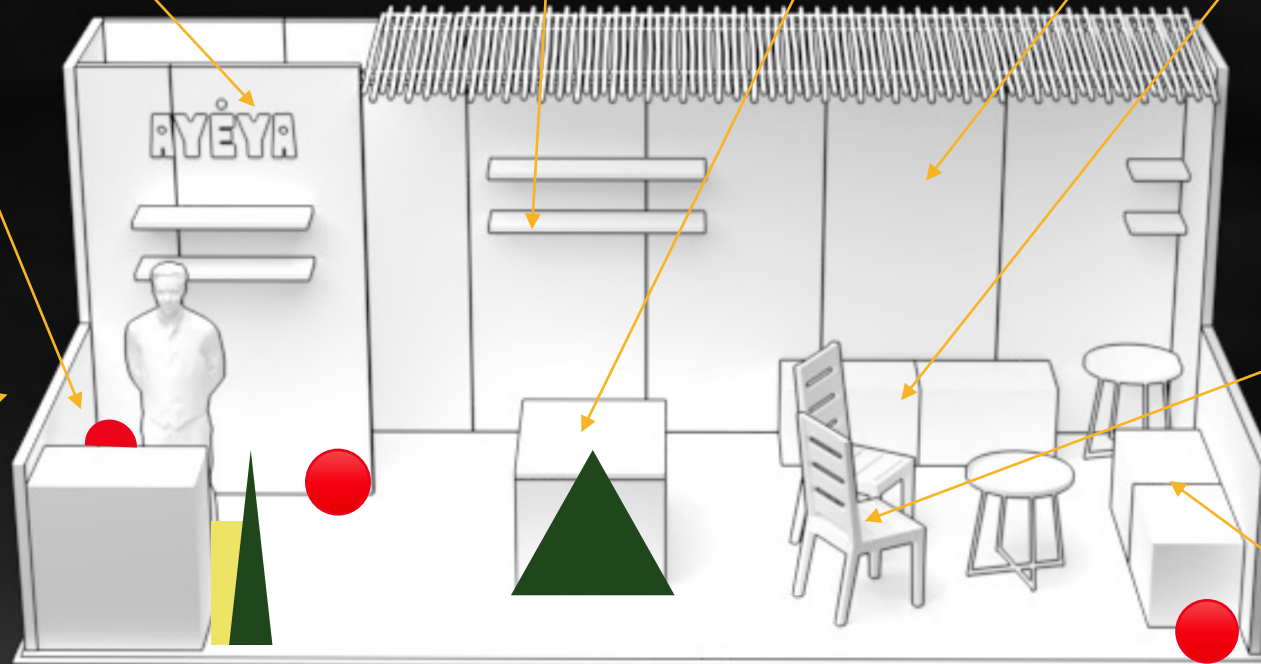

● Basket

■ Lighting

▲ Plant

Products, Logo, and Duafe are raised/backlit cutouts for paper/sachet storage between wall

Replace Shelves with Icon Stucco Cutout Displays

Samsung Frame TV for looping Video Display

Nesting Tables for Product Display

Remove Ottomans from back wall

Product Display with small top sand-filled pool – soft edge pedestal

Replace High Back Chairs with Stools

Add wooden elements to Entry without blocking access

Soft Edges, Organic Shapes for Shelves and Ottomans