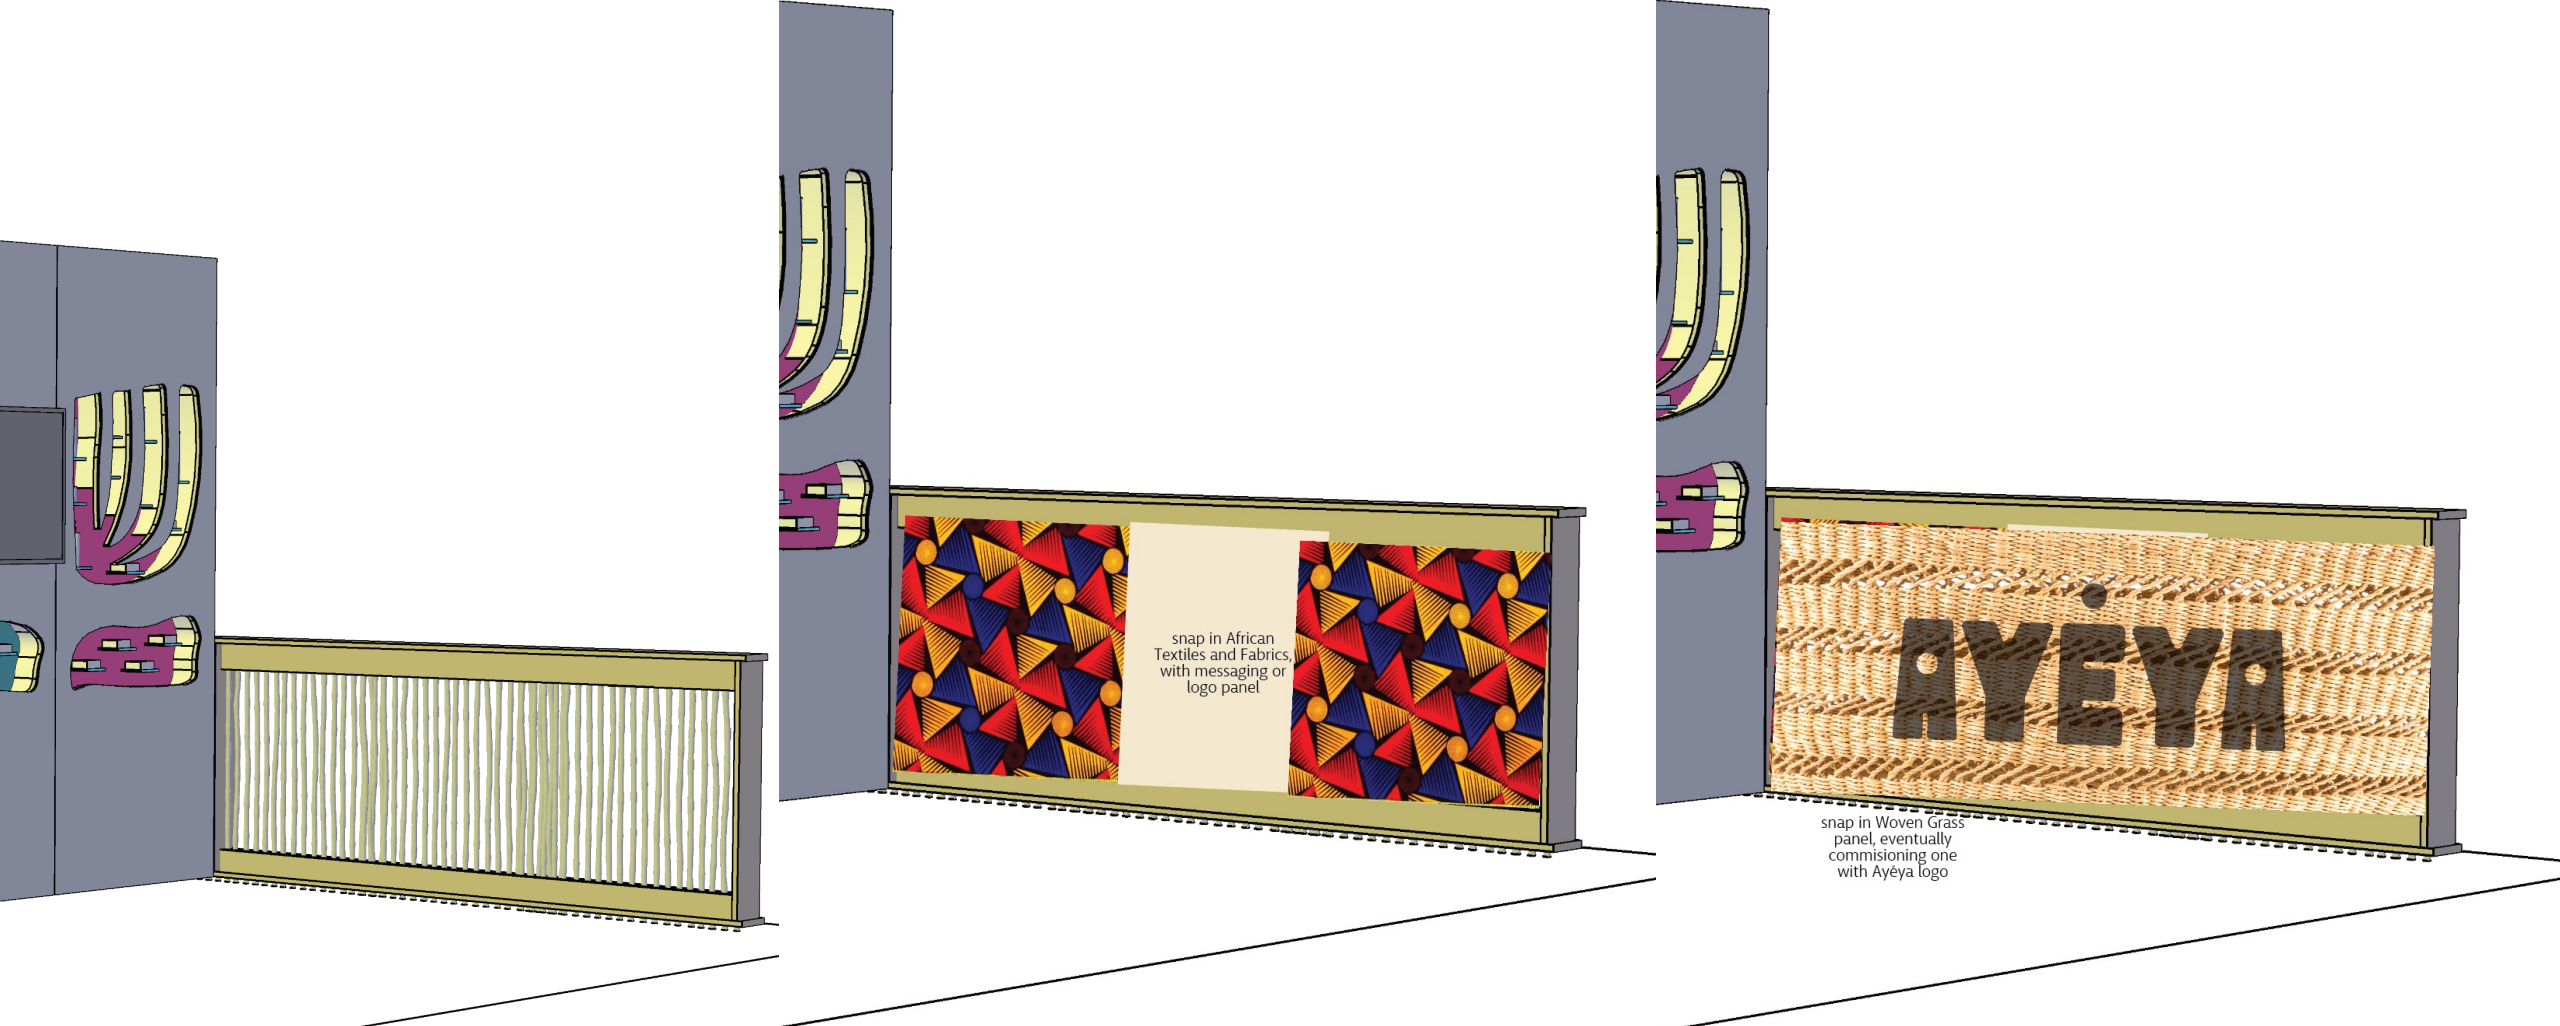

Replacing the Bamboo

snap in African
Textiles and Fabrics,
with messaging or
logo panel

snap in Woven Grass
panel, eventually
commissioning one
with Ayéya logo