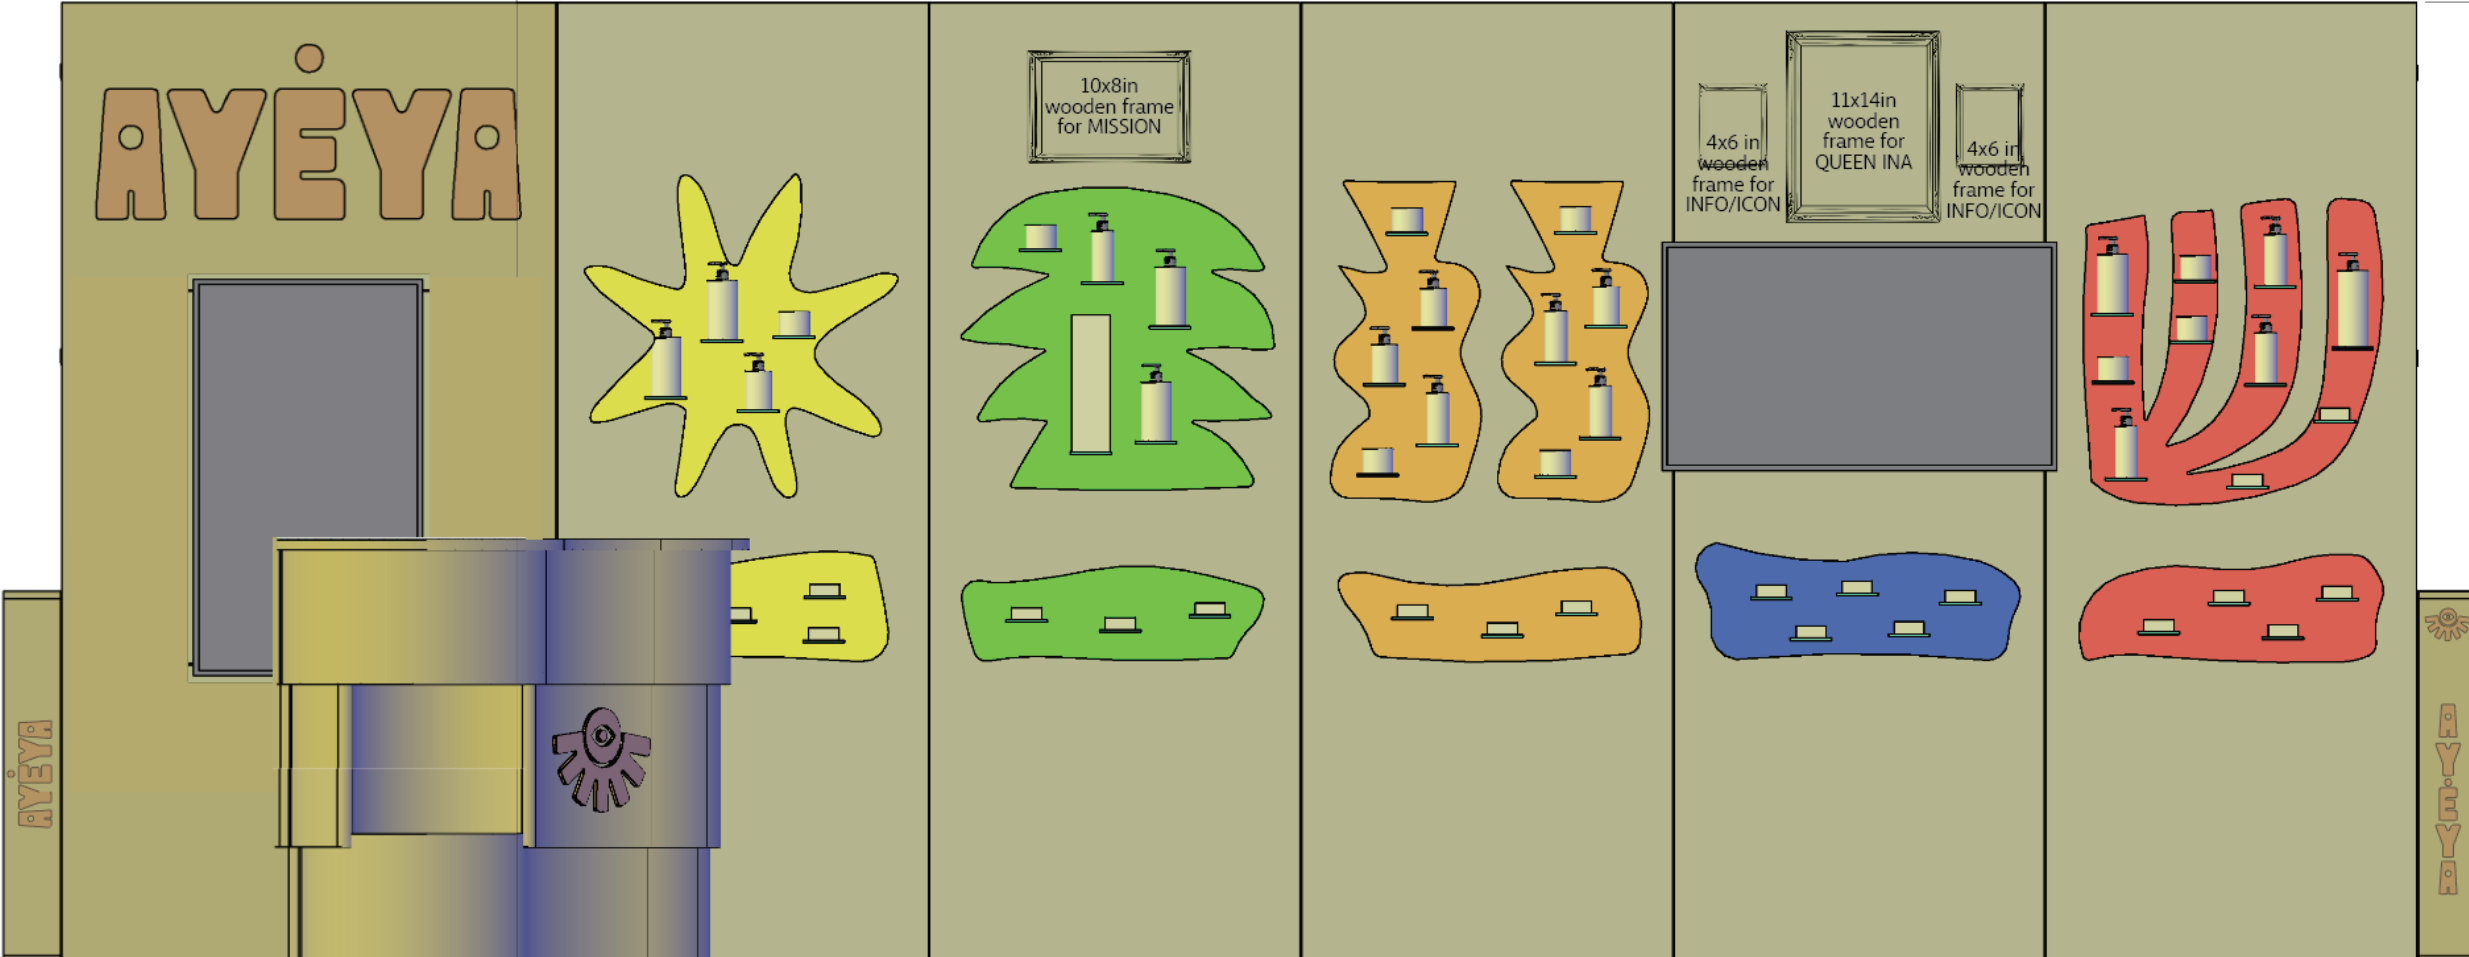

Nesting Tables for Product Display

Remove Ottomans from back wall

Product Display with small top sand-filled pool – soft edge pedestal

Replace High Back Chairs with Stools

Add wooden elements to Entry without blocking access

Soft Edges, Organic Shapes for Shelves and Ottomans

Proposal 1

Replacing the Bamboo

snap in African
Textiles and Fabrics,
with messaging or
logo panel

snap in Woven Grass
panel, eventually
commissioning one
with Ayéya logo

Additions for Messaging

- TV under Ayéya logo
 - designated picture frames
 - adding Ayéya or Duafe on the sides that extend out
- the ask was for Ayéya logo, but stacking and turning the logo is not consistent with our brand guidelines. still visualized below

References for Booth Layout

Any details to add

Products, Logo, and Duafe are raised/backlit cutouts for paper/sachet storage between wall

Add wooden elements to Entry without blocking access – sides are limited to 3ft high